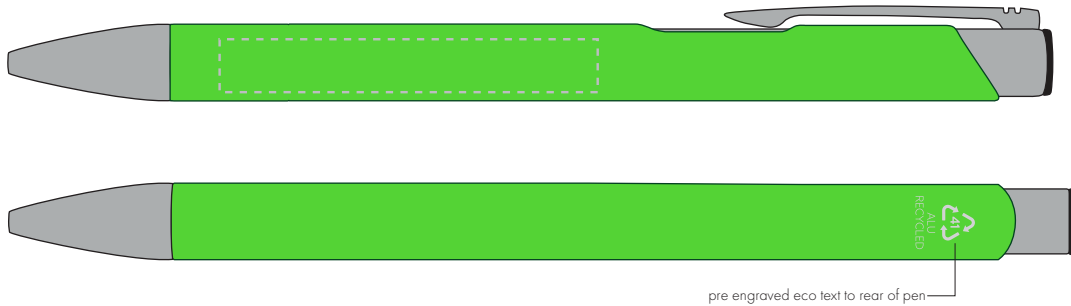

Your Ref:
Our Ref:

Quantity:
Version: 1

Product Code: TPC982001
Product Colour: NEON GREEN

PRINTING CONCERNS:

We stock this item in the following colours

**PANTONE REFERENCE(S)**

- Colour 1
- Colour 2
- Colour 3
- Colour 4

ARTWORK SCALE 100%

ARTWORK SCALE 100%

Side Print Area:
50mm x 7mm

pre engraved eco text to rear of pen

The dashed line is to demonstrate print area and will not appear on your printed item

PLEASE NOTE:

- All colours including print and product are for visual purposes only and should not be regarded as the actual colour of the product and print.
- Some products may vary from batch to batch and may differ from previous orders.
- The colour and texture of a product can also have an effect on the final print colour.
- By approving this order we accept that you understand these terms.